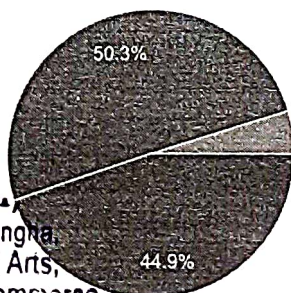

- Excellent
- Very Good
- Good
- Satisfactory

IQAC Co-ordinator

Shri Shanteshwar Vidyavardhak Sangha,
Shri Gulabchand Ravaji Gandhi Arts,
Shri Yashavantaray Annaray Patil Commerce
and Shri Manikachand Phulachand Doshi
Science Degree College,
INDI-586209. Dist: Vijayapur

Principal

Shri G.R.Gandhi Arts, Shri Y.A.Patil Commerce
and Shri M.P.Doshi Science Degree College
INDI-586209. Dist: Vijayapur.