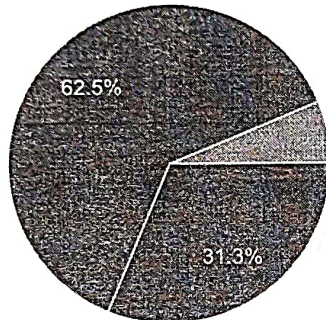

Copy

8. Maintenance of Green and Clean Campus

16 responses

- Excellent
- Very Good
- Good
- Satisfactory

Copy

9. Atmosphere in the institute is assuring

16 responses

- Excellent
- Very Good
- Good
- Satisfactory

Copy

10. Any Suggestions

9 responses

This content is neither created nor endorsed by Google. - [Terms of Service](#) - [Privacy Policy](#)

Does this form look suspicious? [Report](#)

IQAC Co-ordinator,

Shri Shanteshwar Vidyavardhak Sangha,
Shri Gulabachand Ravaji Gandhi Arts,
Shri Yashavantaray Annaray Patil Commerce
and Shri Manikachand Phulachand Doshi
Science Degree College.
INDI-586209. Dist: Vijapur.

Google Forms

Principal

Shri G.R.Gandhi Arts, Shri Y.A.Patil Commerce
and Shri M.P.Doshi Science Degree College
INDI-586209. Dist: Vijapur.