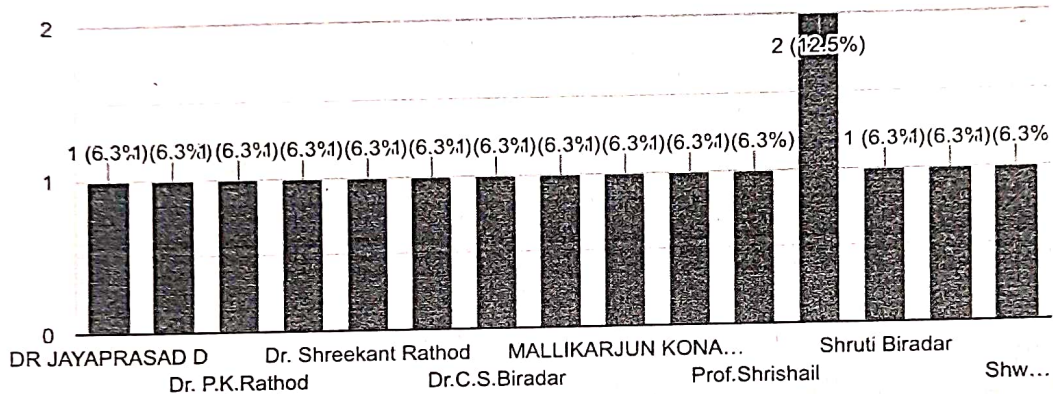

Copy

16 responses

1. Overall atmosphere in the institute

Copy

16 responses

IQAC Co-ordinator,
 Shri Shanteshwar Vidyavardhak Sangha,
 Shri Gulabchand Ravaji Gandhi Arts,
 Shri Yashvantaray Annaray Patil Commerce
 and Shri Manikachand Phulachand Doshi
 Science Degree College,
 INDI-586209. Dist: Vijayapur