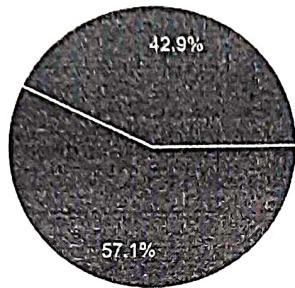

- Excellent
- Very Good
- Good
- Satisfactory

13. Atmosphere in the institute is assuring

Copy

7 responses